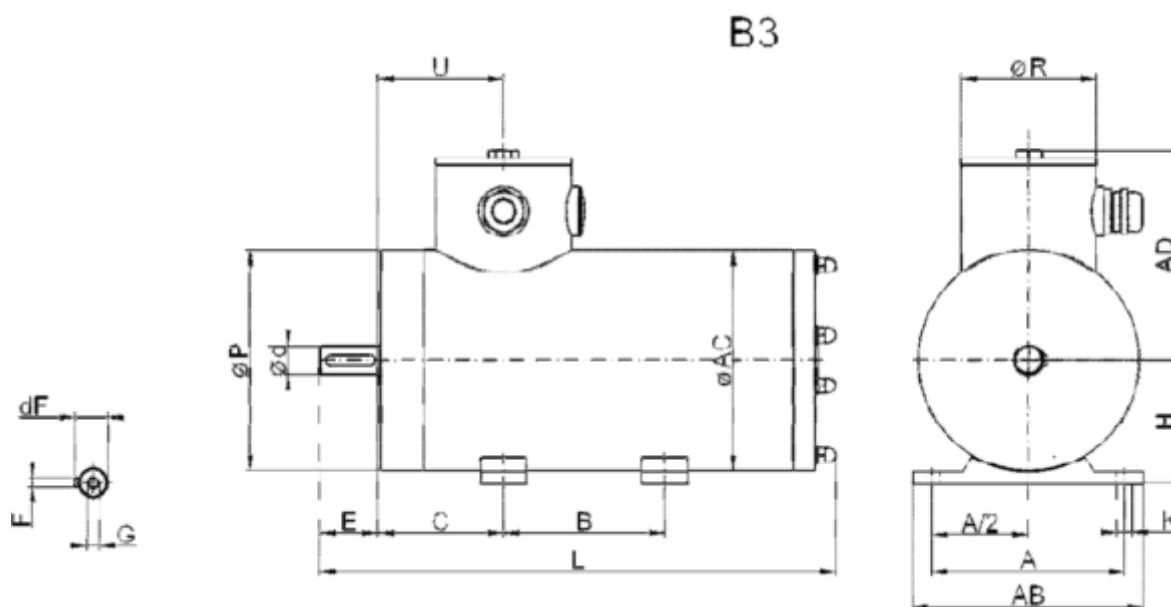

Article number: 25560005521270

Description: BEGE stainless steel AC motor EBS71L-2 IEC71 B3
0,55KW 2800 rpm 3x230/400V 50HZ IP69K PTC

Measures

A = 112	E = 30	Ød = 14
A/2 = 56	F = 5	ØR = 76
AB = 140	G = M5	
AC = 134	H = 71	
AD = 129	K = 7	
B = 90	L = 273	
C = 45	P = 134	
dF = 16	U = 118	